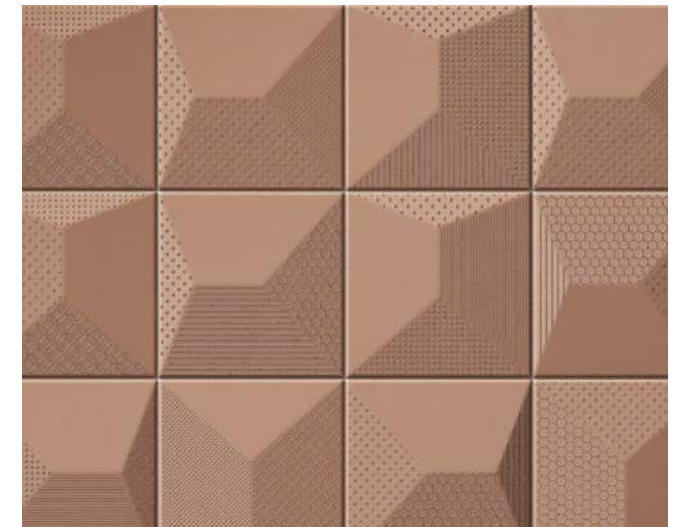

COSMOS S2 DECO COPPER

COSMOS S4 BLACK

COSMOS S2 DECO BLACK

COSMOS S4 DECO BLACK

COSMOS S2 COPPER

COSMOS S4 COPPER

COSMOS S4 DECO COPPER

16cm x 16cm x 1,6cm
6 5/16" x 6 5/16" x 5/8"
G227