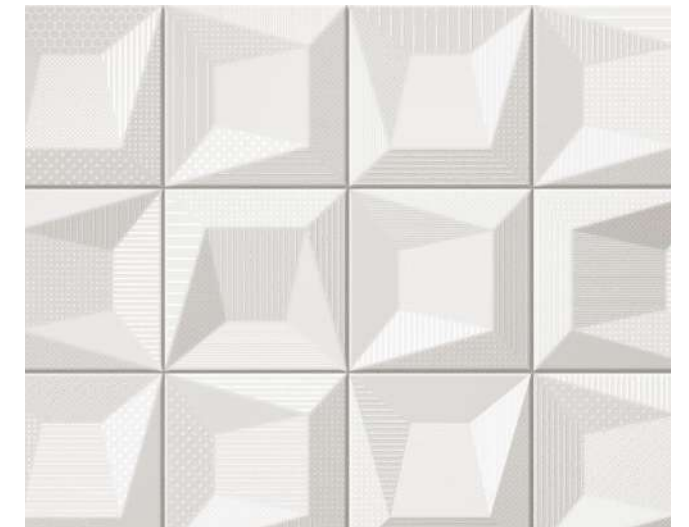

COSMOS S1 BLACK

COSMOS S1 COPPER

COSMOS S1 SILVER

16cm x 16cm x 0,85cm
6 5/16" x 6 5/16" x 3/8"
G227

S-tile

COSMOS

COSMOS S4 SILVER

COSMOS S4 DECO WHITE