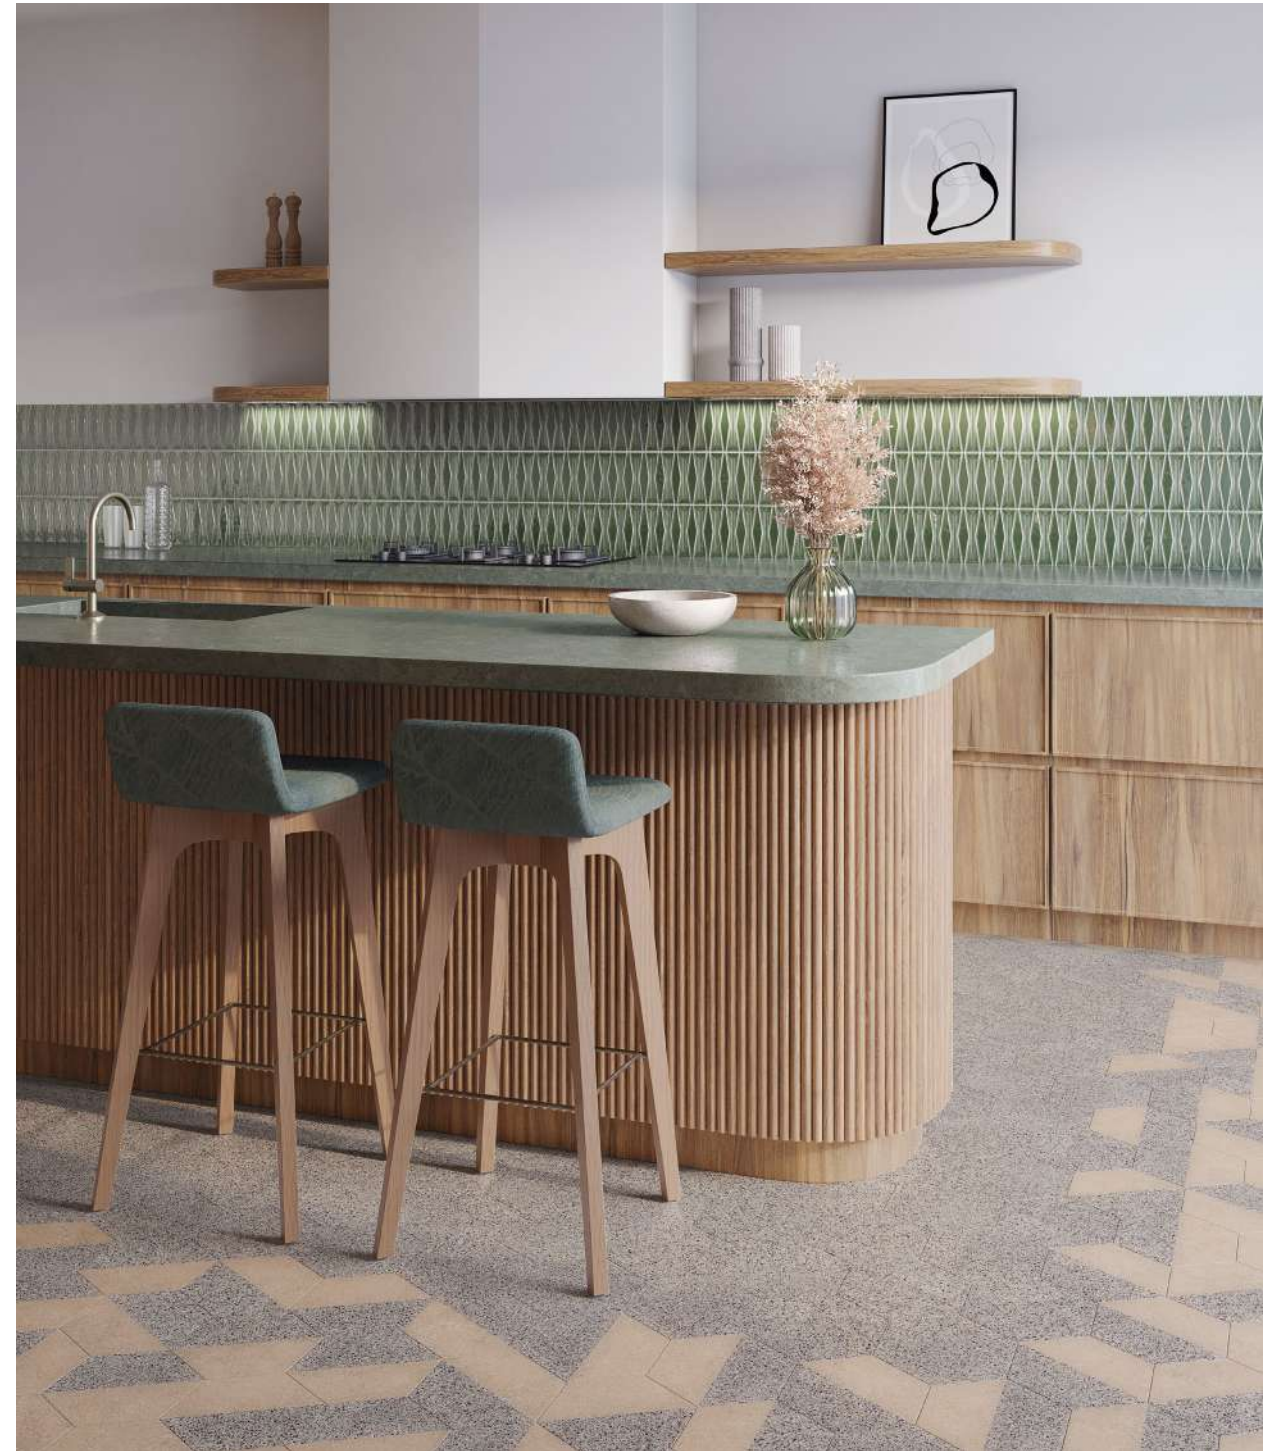

Mosaics

GLASS MOSAICS
Kronos

KRONOS COBALT

KRONOS DUSK

KRONOS JADE

KRONOS SILVER

21,3cm x 35,1cm x 1,2cm
8 99/256" x 13 105/128" x 1/2"
G136

Wall Covering: Kronos Jade