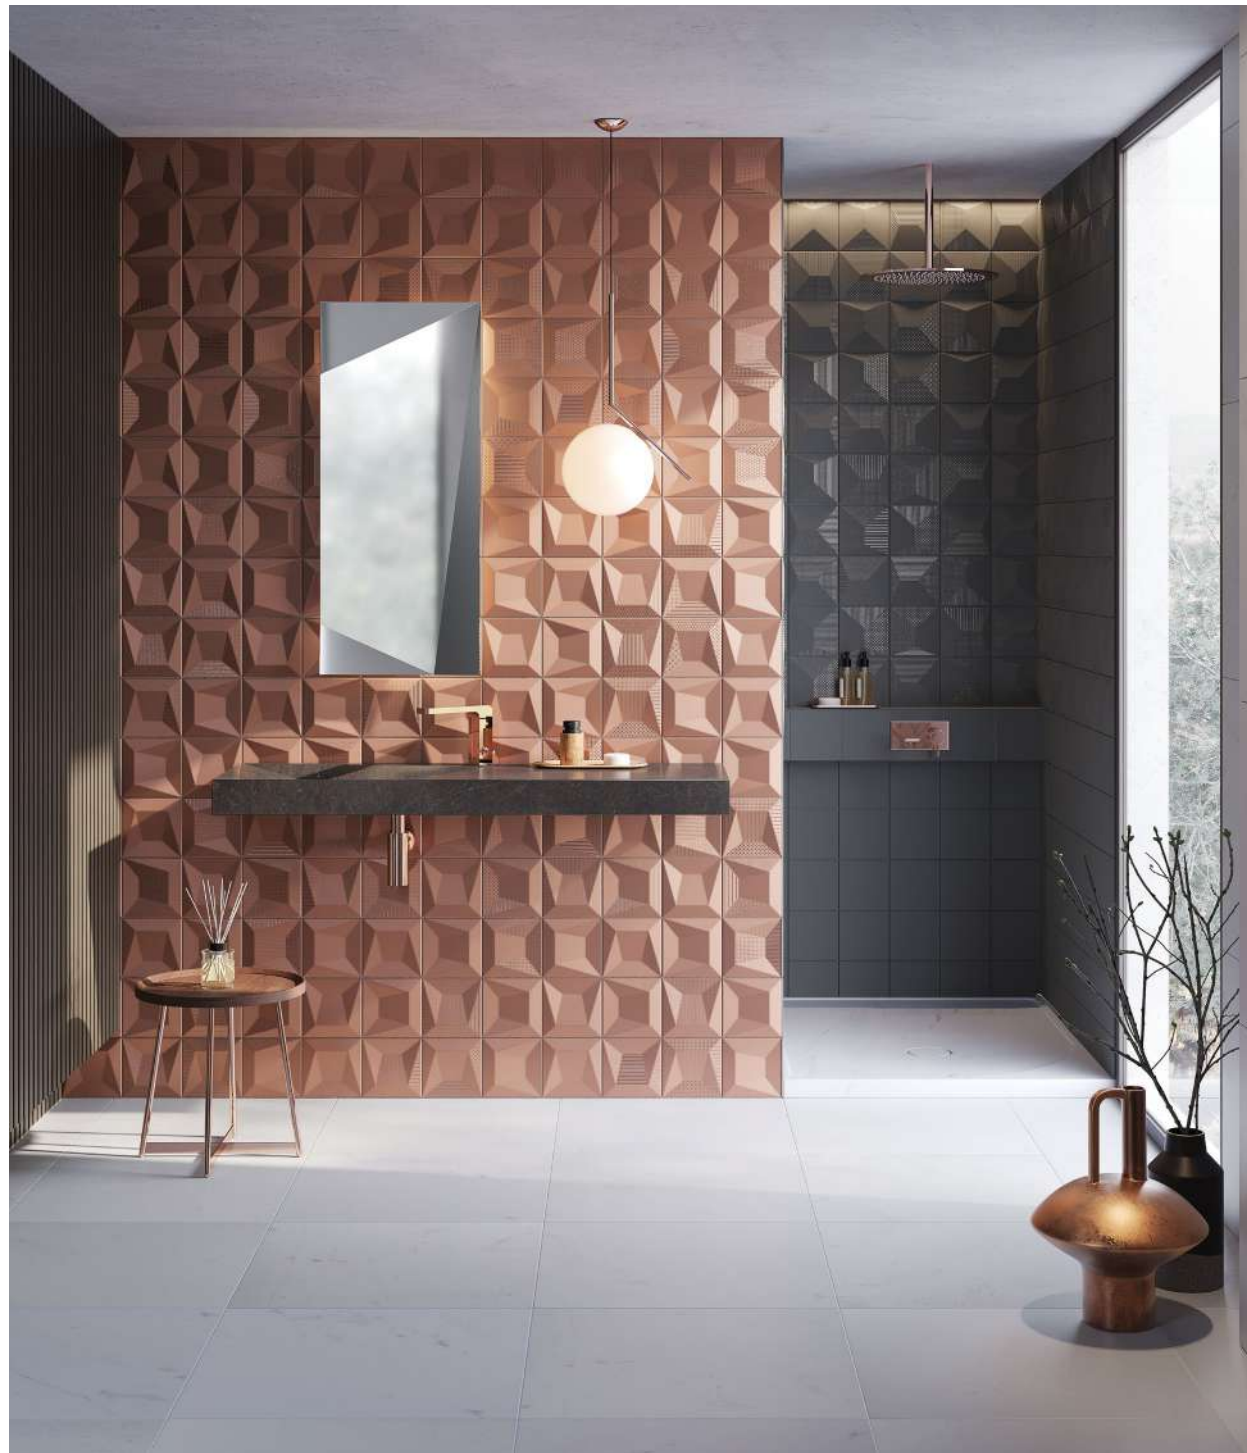

COSMOS S2 SILVER

COSMOS S2 DECO SILVER

COSMOS S4 DECO SILVER

COSMOS S2 WHITE

COSMOS S4 WHITE

COSMOS S2 DECO WHITE

16cm x 16cm x 1,6cm
6 5/16" x 6 5/16" x 5/8"
G227

Wall Covering: Cosmos S4 Deco Copper, Cosmos S2 Deco Black, Cosmos S1 Black