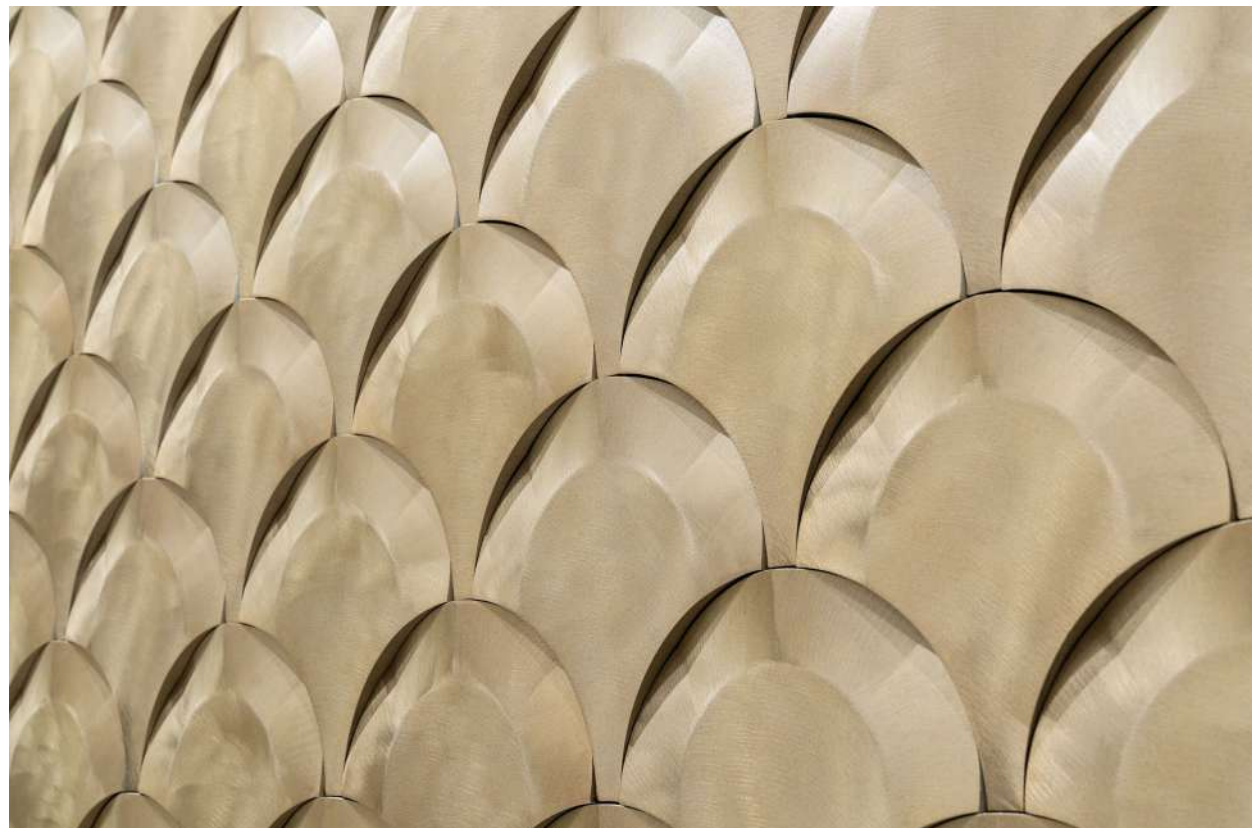

METAL MOSAICS
Digit

DIGIT COPPER

DIGIT GOLD

24,7cm x 27,7cm x 0,2cm
9 185/256" x 10 29/32" x 5/64"
G133

Wall Covering: Digit Copper

Mosaics

METAL MOSAICS
Gravity

Wall Covering: Gravity Aluminium Troya Gold